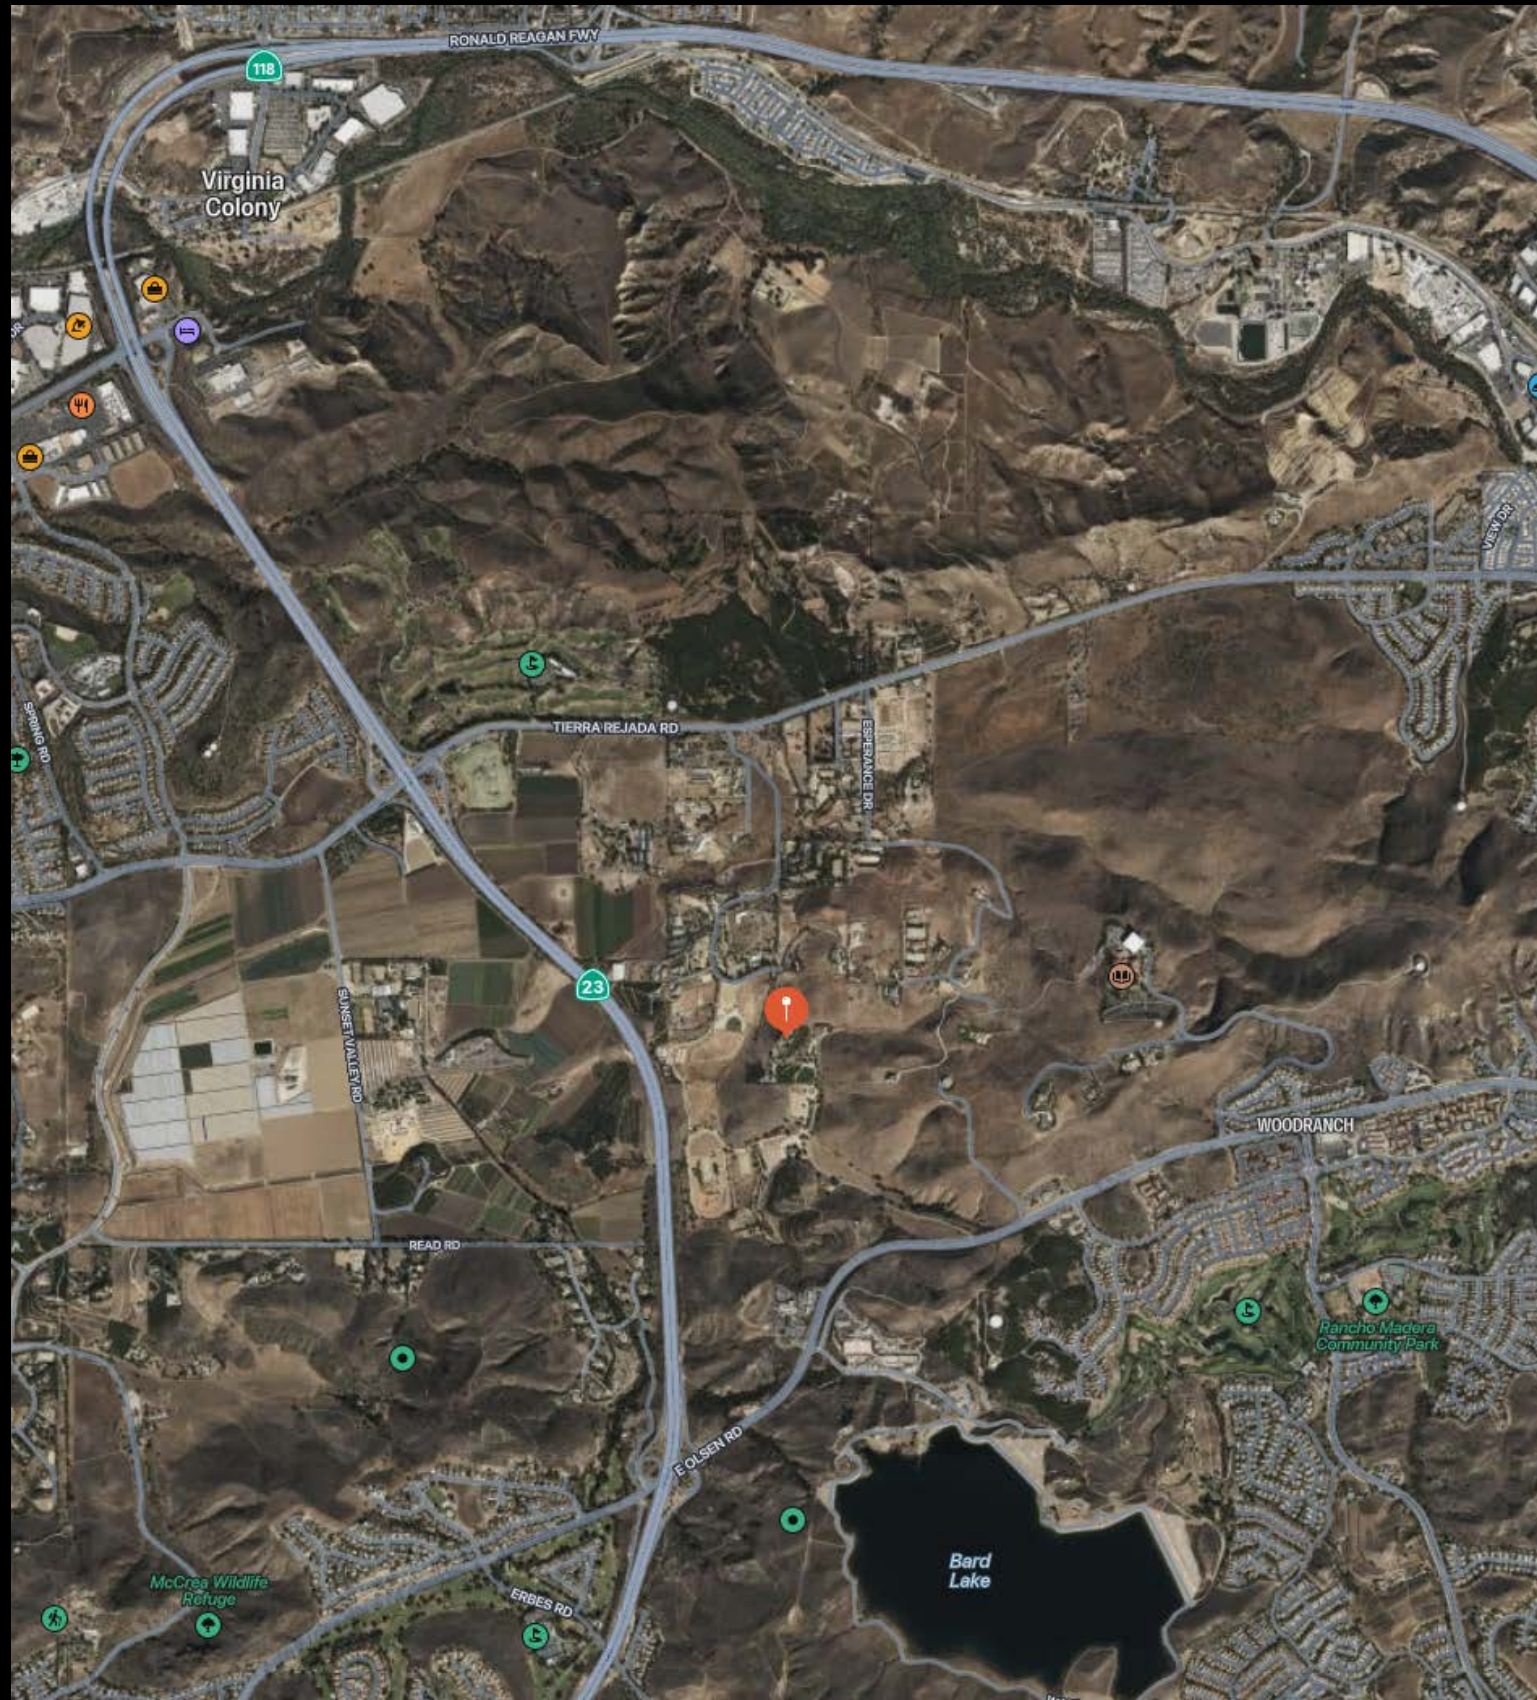

STERLING RANCH

A STERLING VENUE

15660 LAPEYRE ROAD
MOORPARK, CA 93021

Location

The Sterling Ranch is located in Moorpark near the 23 / 118 freeways, inside the 30-Mile Studio Zone. We are one mile from the Reagan Library on a private gated 30 acre Avacodo & Horse ranch with open views for miles.

Parking

With our 30 acres, there are various parking lots on the ranch, plus we have several sprinter vans to shuttle guests to the event area.

Filming / Photography

On the property there are multiple areas for filming and events. There is the mansion, which includes a large party room and terrance with amazing views.