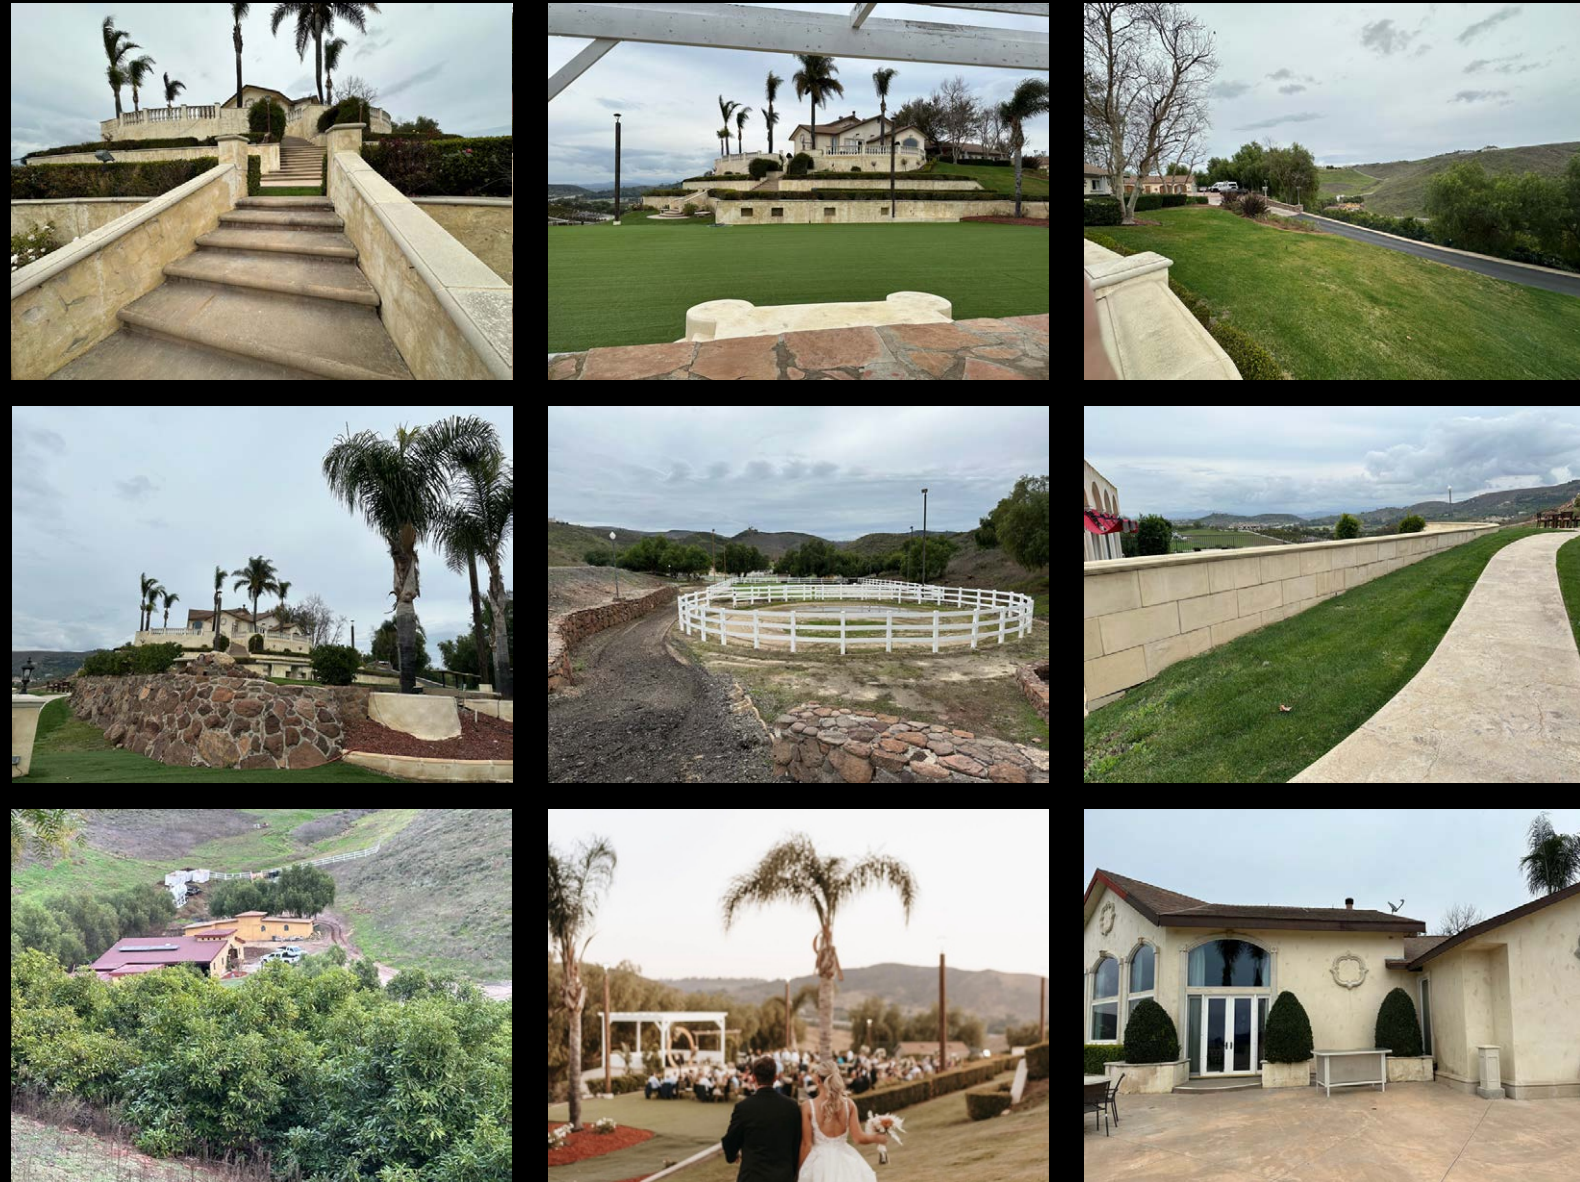

STERLING RANCH

A STERLING VENUE

15660 LAPEYRE ROAD
MOORPARK, CA 93021

Location

The Sterling Ranch is located in Moorpark near the 23 / 118 freeways, inside the 30-Mile Studio Zone. We are one mile from the Reagan Library on a private gated 30 acre Avacodo & Horse ranch with open views for miles.

Parking

With our 30 acres, there are various parking lots on the ranch, plus we have several sprinter vans to shuttle guests to the event area.

Filming / Photography

On the property there are multiple areas for filming and events. There is the mansion, which includes a large party room and terrance with amazing views.

There are endless filming possibilities with the mansion, poolhouse, the grounds, barns, horse pastures, avocado orchards and more, and for small parties of 50 to large events of 500 we can customize an area of the ranch for any type of event.